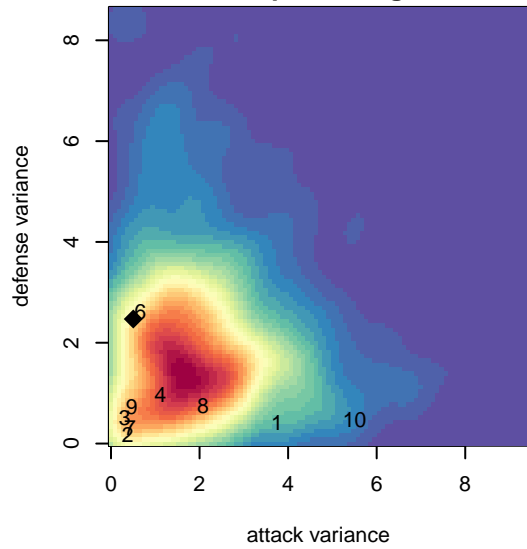

Sunnyvale Alliance SC Elite Red B03

, CAN
 B03 total strength=1159
 attack=3.97 defense=3.03

alt names used:
 SUNNYVALE ALLIANCE SC 03B RED
 SUNNYVALE ALLIANCE SC 03B RED

Venues played:
 2016 FWRL CAN CRL U14
 2016 FWRL CAN At Large U14

**attack and defense variance (black dot)
relative to other teams
and top 10 in region**

**attack and defense rating
relative to others at age
and all opponents in last 13 months**

**attack and defense rating
relative to others at age
and all opponents in last 13 months**

Performance relative to 13 month average

Performance relative to 13 month average

Distribution of opponents
 Red = Lose zone, Blue = Win zone, Green = Even
 Black line separates win/lose zones

lot. A=Neither has attack advantage, B=Opponent has both attack and defense advantage, C=Opponent has both attack and defense disadvantage, D=Both have