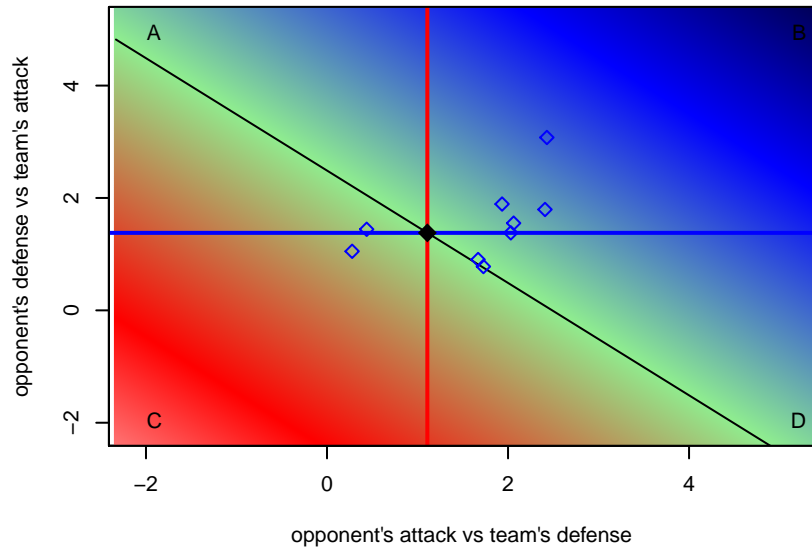

**attack and defense variance (black dot)
relative to other teams
and top 10 in region**

**attack and defense rating
relative to others at age
and all opponents in last 13 months**

**attack and defense rating
relative to others at age
and all opponents in last 13 months**

Performance relative to 13 month average

Performance relative to 13 month average

Distribution of opponents
 Red = Lose zone, Blue = Win zone, Green = Even
 Black line separates win/lose zones

lot. A=Neither has attack advantage, B=Opponent has both attack and defense advantage, C=Opponent has both attack and defense disadvantage, D=Both have